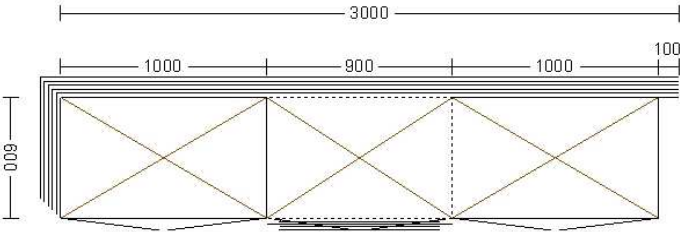

BIC Designed By KTB Cupboards

BED 2

Actual BIC after Installation Cost Of Cupboards R 23,003.00